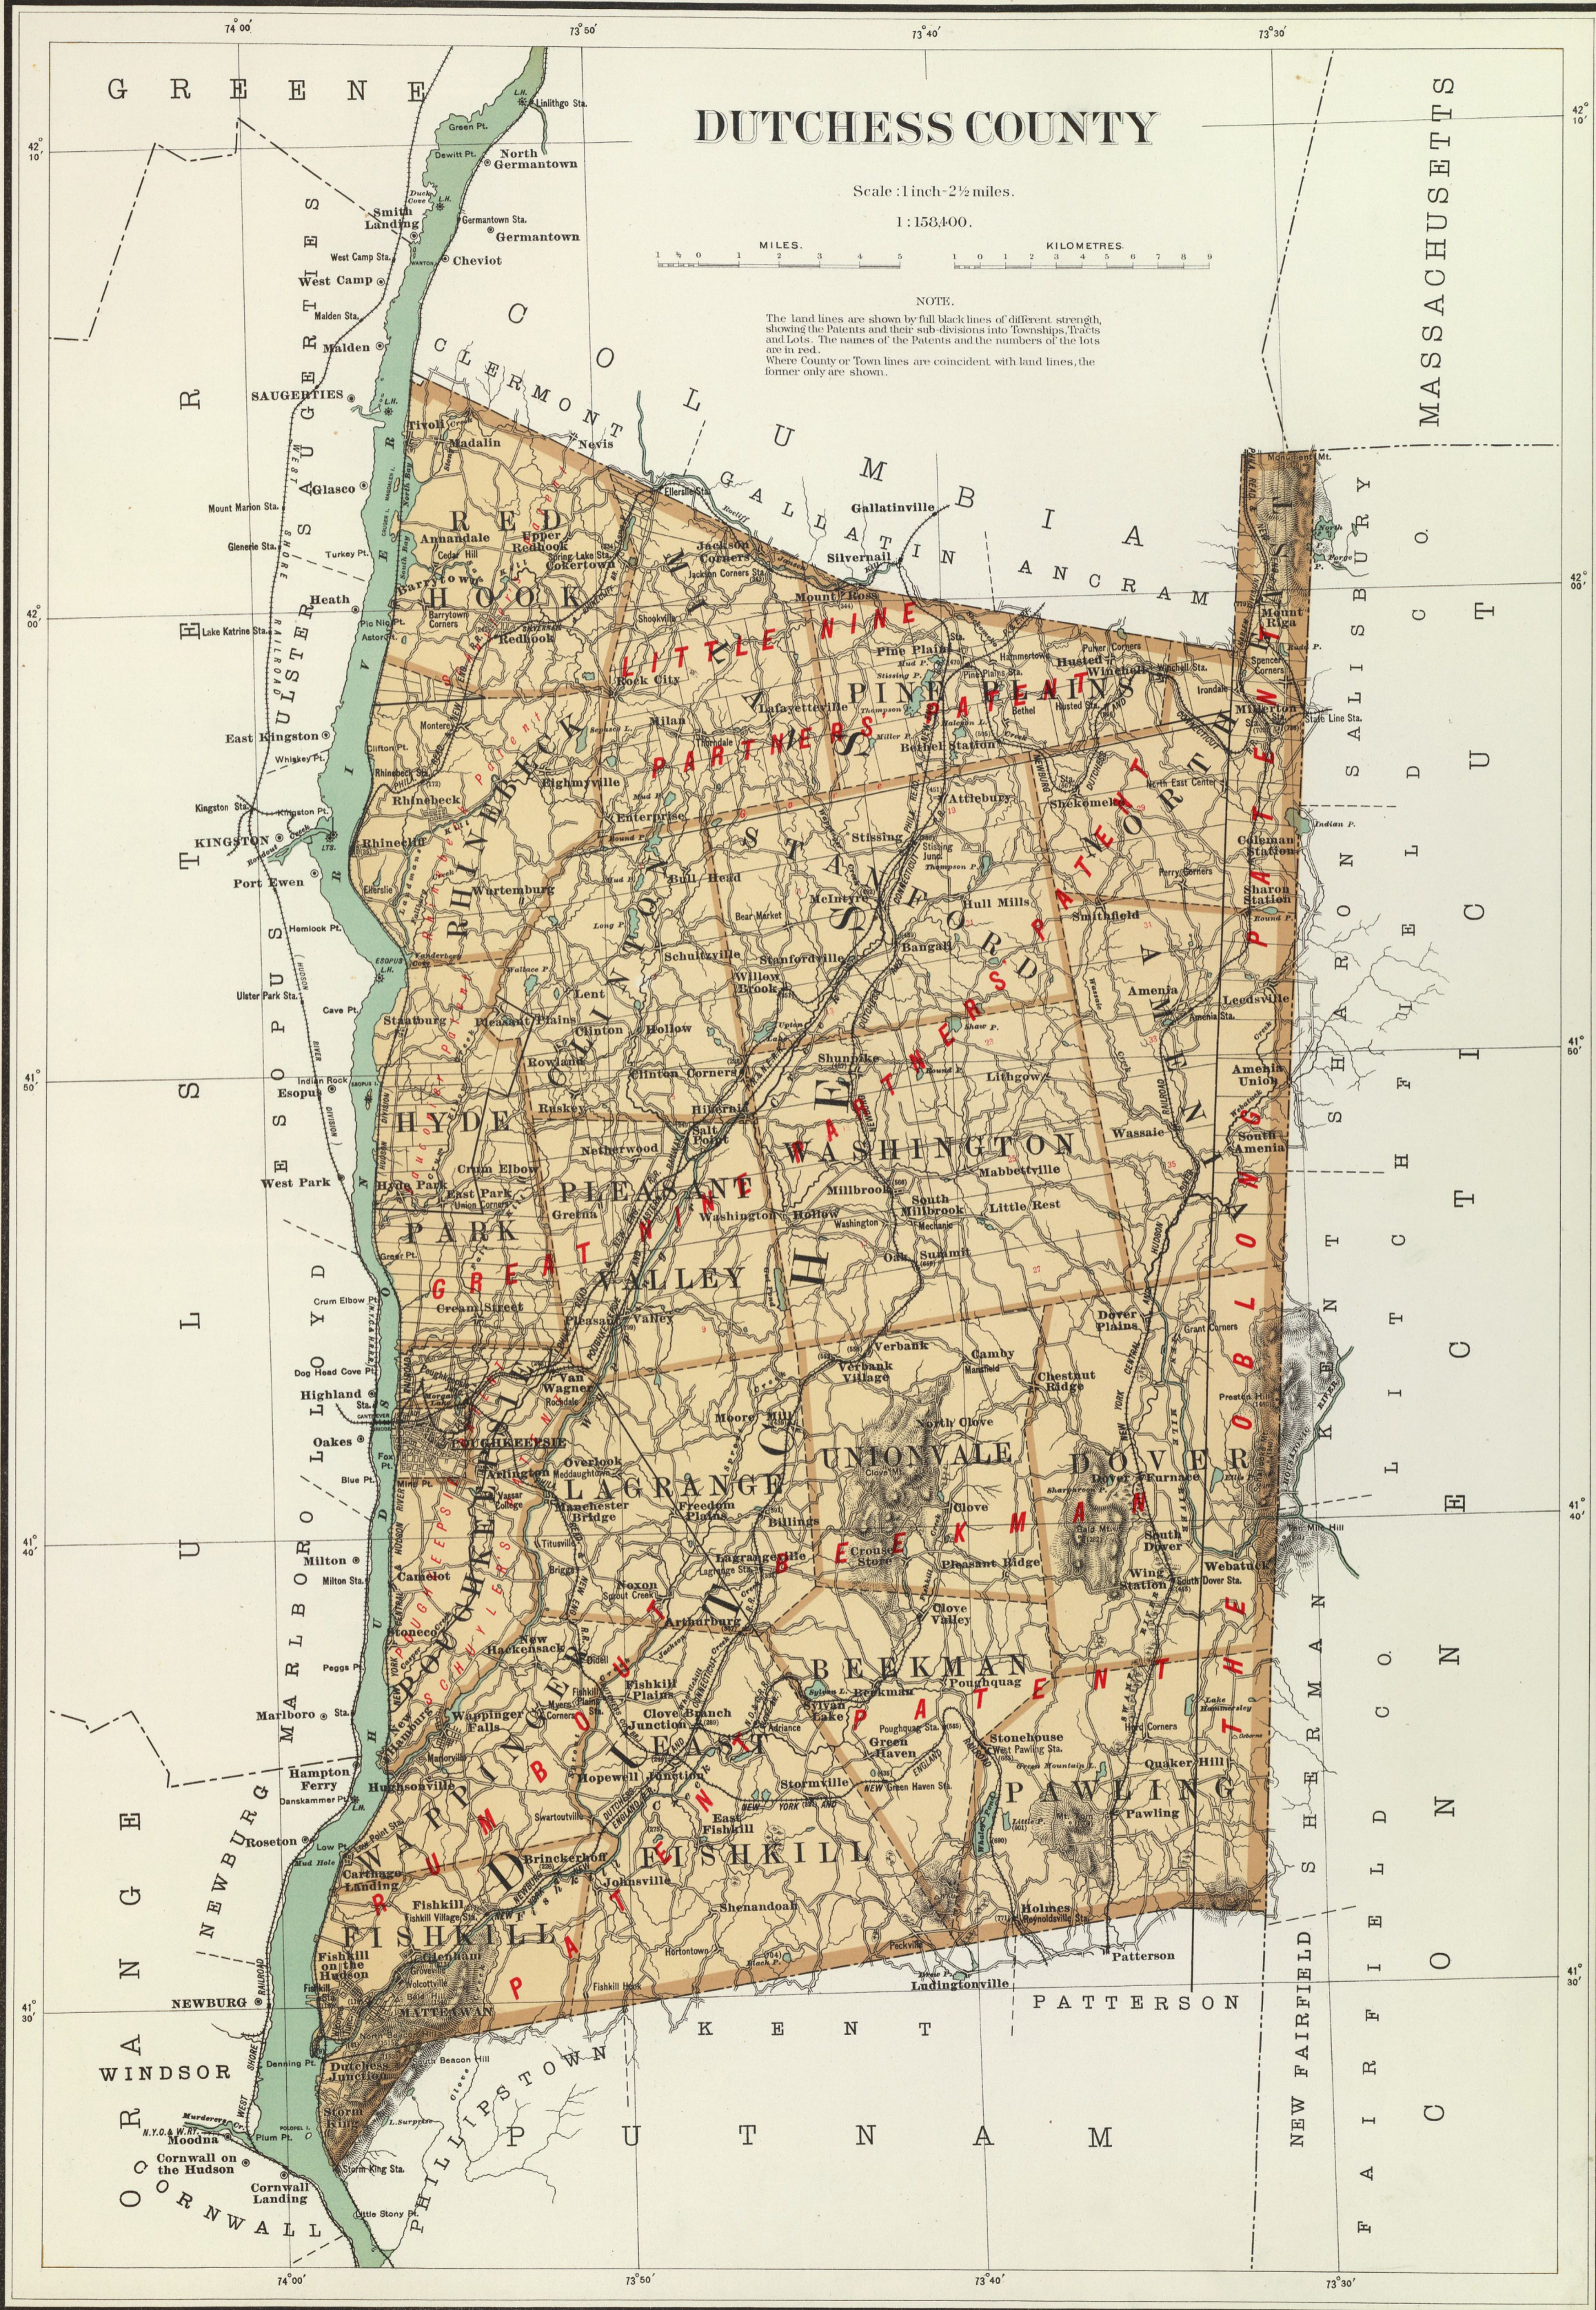

DUTCHESS COUNTY

Scale: 1 inch = 2 1/2 miles.

1 : 158,400.

NOTE.

The land lines are shown by full black lines of different strength, showing the Patents and their sub-divisions into Townships, Tracts and Lots. The names of the Patents and the numbers of the lots are in red. Where County or Town lines are coincident with land lines, the former only are shown.

MASSACHUSETTS
SALISBURY
SANDUCC
HARTFORD
LITCHFIELD
NEW HAVEN
NEW BRITAIN
NEW CANAAN
NEW FAIRFIELD
FAIRFIELD
CONNECTICUT